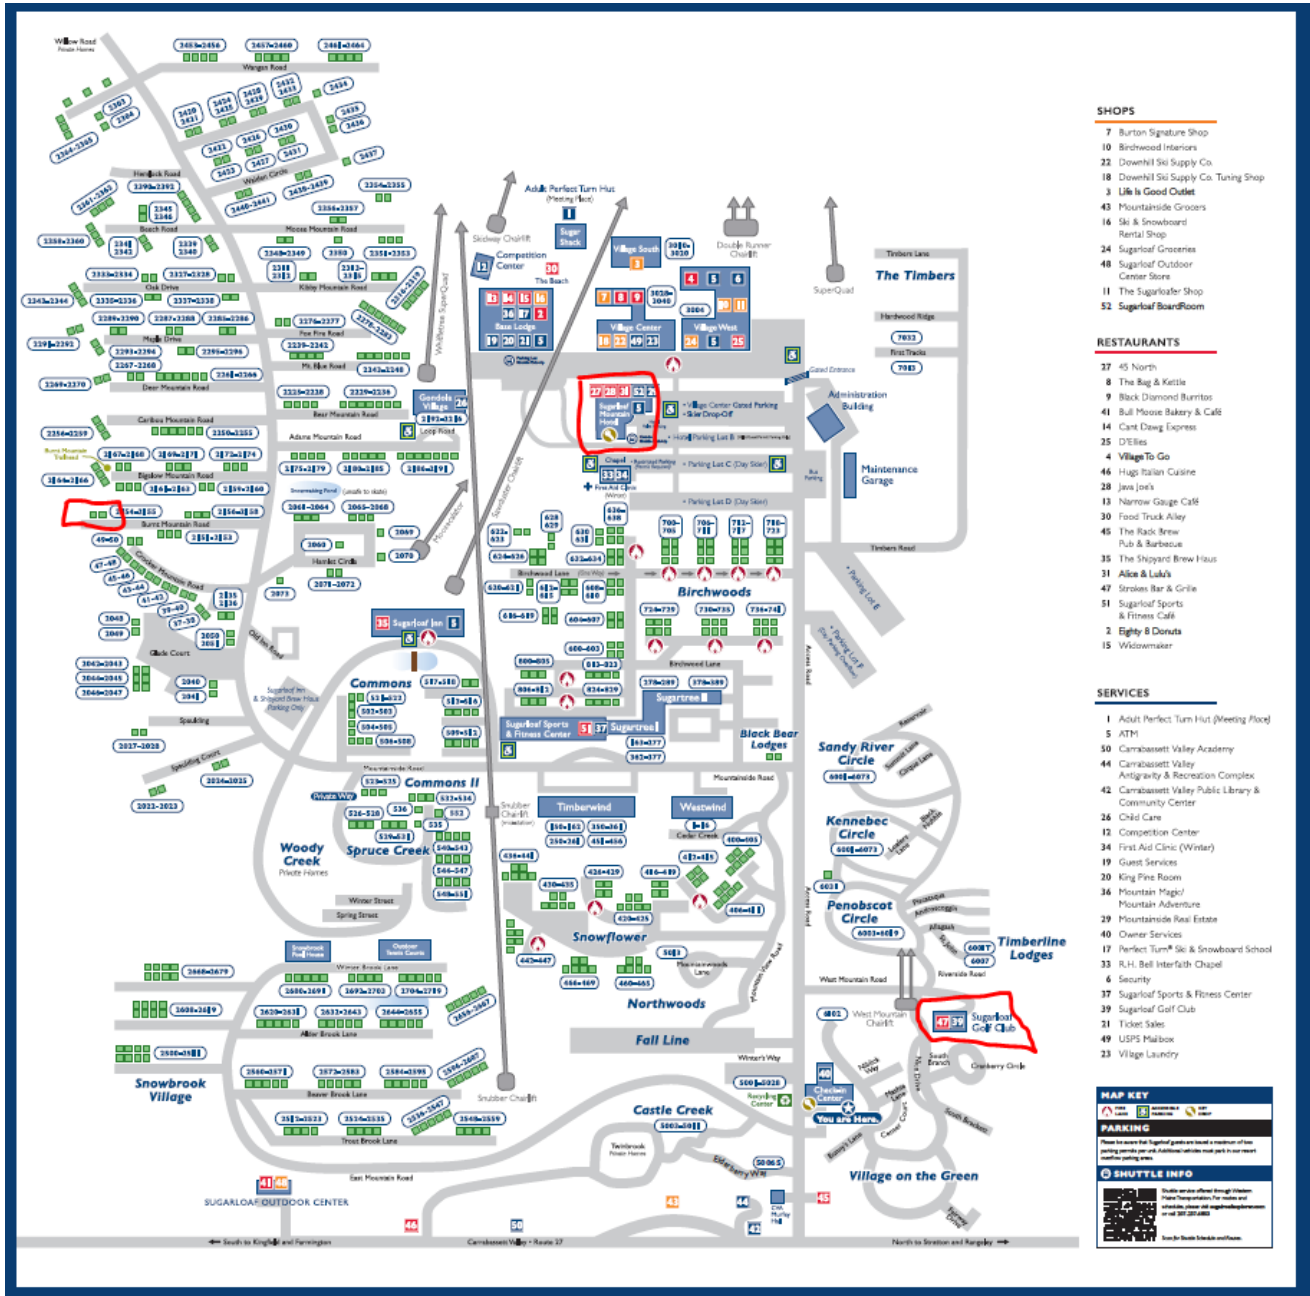

SHOPS

- 7 Burton Signature Shop
- 10 Birchwood Interiors
- 22 Downhill Ski Supply Co.
- 18 Downhill Ski Supply Co. Tuning Shop
- 3 Life is Good Outlet
- 43 Mountside Grocers
- 16 Ski & Snowboard Rental Shop
- 24 Sugarloaf Groceries
- 48 Sugarloaf Outdoor Center Store
- 11 The Sugarloaf Shop
- 52 Sugarloaf Boardroom

RESTAURANTS

- 27 45 North
- 8 The Bag & Kettle
- 9 Black Diamond Burritos
- 41 Bull Moose Bakery & Cafe
- 14 Cant Dwig Express
- 25 D'Elites
- 4 Hugs Italian Cuisine
- 28 Jans Jon's
- 13 Narrow Gauge Cafe
- 30 Food Truck Alley
- 45 The Rack Brew Pub & Barbecue
- 35 The Shoyard Brew House
- 31 Alice & Luke's
- 47 Strokers Bar & Grille
- 51 Sugarloaf Sports & Fitness Cafe
- 2 Egly's Donuts
- 15 Willowmead

SERVICES